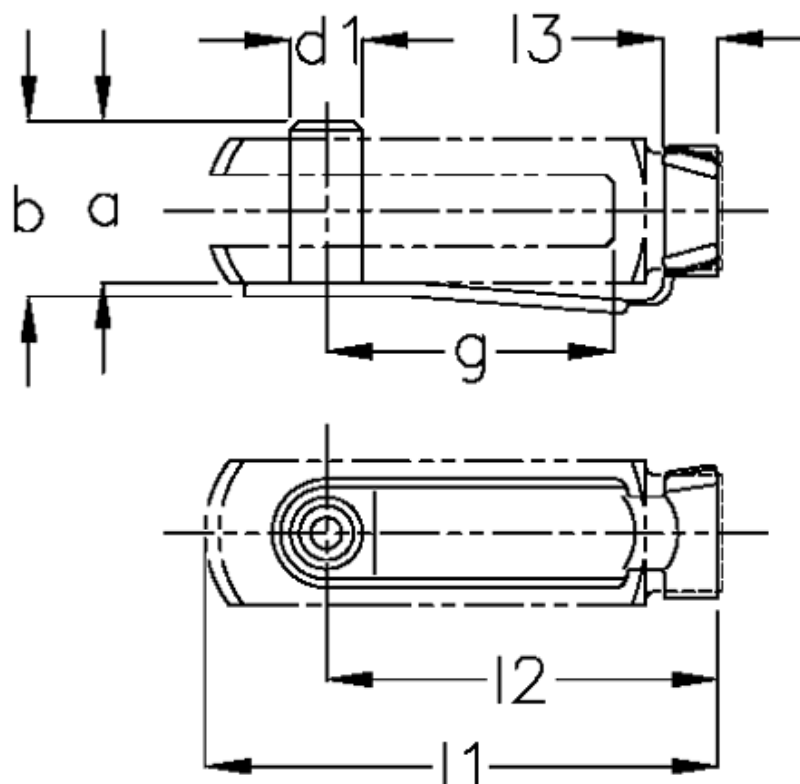

Article number: 140540832

Description: KLEE Fork pin with snap-on spring FKB 8x32

Measures

a	= 19
b	= 21.5
d1 h11	= 8
g	= 32
l1	= 52.0
l2	= 46.0
l3	= 8.0
Size	= 8 x 32

Threaded fork piece = M8
Weight 100 pcs. = 1.155